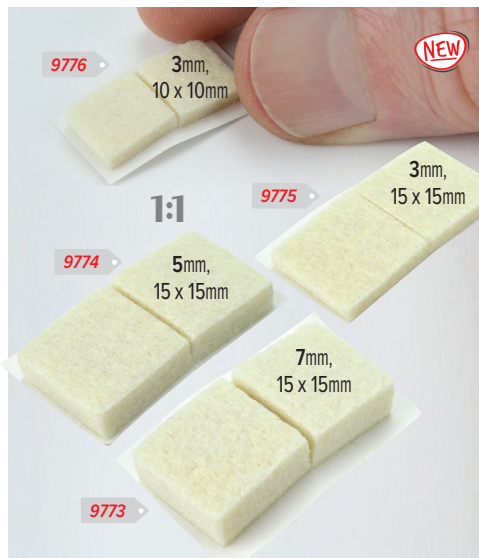

Browse lionpic.co.uk and view the UK Lion 53 catalogue. Order many of the products there from Tech Mark

LION SUB-15 Sub-frame Profiles for Panels NEW

Profile bonds with VHB or similar to alu, ACP, acrylic, etc. Stiffens the panel and aids hanging. Panel floats 15mm off the wall. Lion push-in corners make assembly easy. Key **9469**

into Search on our website.

LION Panel Hanging Plates NEW

Steel plates with hanger bridge and instant-grab adhesive. For hanging graphic panels on di-bond, acp, alu etc. Key **9482W** or see p.129.

Come and say hello to Jill, Joe and Martin on our booth at WCAF

LION Perlon Guide NEW

When fitted to frames on hanging systems, they will not angle forwards so much. Key **9474**

LION Bumpers in Polyfibre Felt NEW

Un-dyed polyfibre felt bumpers, 3mm, 5mm or 7mm thick. In pairs on a backing paper, so easy to peel and stick. Key **9773**.

LION Heavy-duty Keyhole Hangers NEW

Tough steel keyhole plates fit to the frame. Brass bosses are screwed to the wall. Can take frames up to 15kg, subject to quality of installation. Key **3915**, see p.125