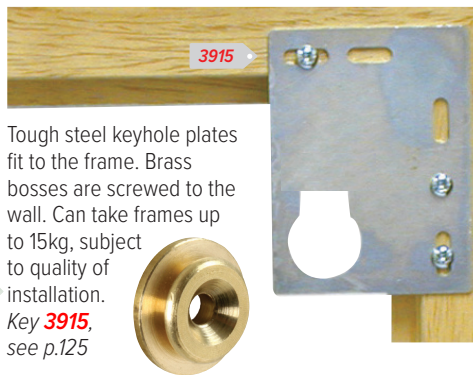

Browse lionpic.co.uk and view the UK Lion 53 catalogue. Order many of the products there from Tech Mark

LION SUB-15 Sub-frame Profiles for Panels NEW

Profile bonds with VHB or similar to alu, ACP, acrylic, etc. Stiffens the panel and aids hanging. Panel floats 15mm off the wall. Lion push-in corners make assembly easy. Key **9469**

into Search on our website.

LION Panel Hanging Plates NEW

Steel plates with hanger bridge and instant-grab adhesive. For hanging graphic panels on di-bond, acp, alu etc. Key **9482W** or see p.129.

Come and say hello to Jill, Joe and Martin on our booth at WCAF

LION Heavy-duty Keyhole Hangers NEW

Tough steel keyhole plates fit to the frame. Brass bosses are screwed to the wall. Can take frames up to 15kg, subject to quality of installation. Key **3915**, see p.125

LION CWH Square Sawtooth NEW

Best alternative to wire, yet. Fit in pairs and frame hangs on two hooks, pins or screws in wall. Key **6925**, see p.127

LION TiN Edge Matt Cutter Blades NEW

Super hard titanium nitride coated edge cuts smoother, lasts much longer. Key **7443**, see p.27